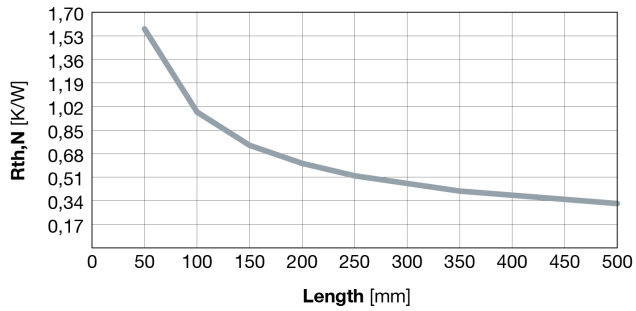

ESTRUSO - SERIE P

P150 27A

Kg/mt: 5,27

Mecc.AI S.r.l.

Via Giovanni Agnelli, 25
61036 Colli al Metauro (PU)
Italy

Tel: (+39) 0721 8764111
Fax: (+39) 0721 876003

www.meccal.com / info@meccal.com

Thermal Resistance - Natural convection

Thermal Resistance - Forced convection

Air speed correction factor