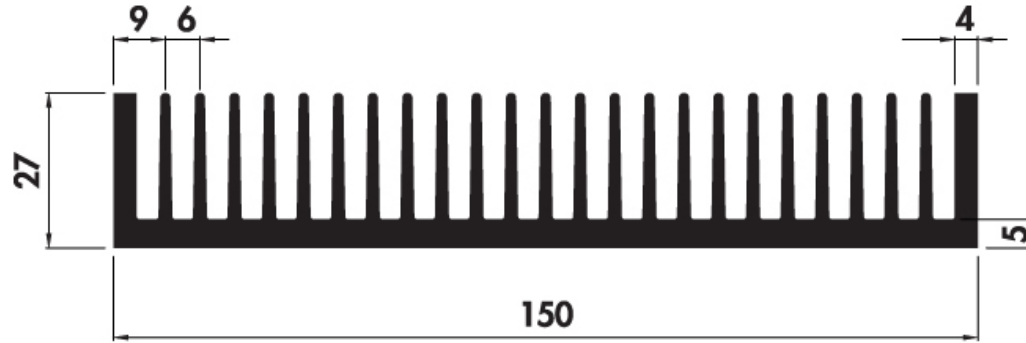

ESTRUSO - SERIE P

P150 27A

Kg/mt: 5,27

Mecc.AI S.r.l.

Via Giovanni Agnelli, 25
61036 Colli al Metauro (PU)
Italy

Tel: (+39) 0721 8764111
Fax: (+39) 0721 876003

www.meccal.com / info@meccal.com

Thermal Resistance - Natural convection

Thermal Resistance - Forced convection

Air speed correction factor