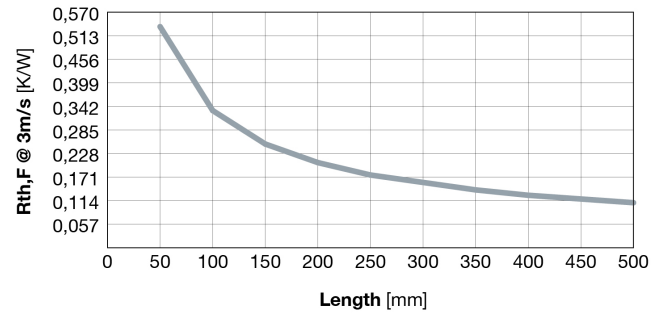

ESTRUSO - SERIE P

P150 27A

Kg/mt: 5,27

Mecc.AI S.r.l.

Via Giovanni Agnelli, 25
61036 Colli al Metauro (PU)
Italy

Tel: (+39) 0721 8764111
Fax: (+39) 0721 876003

www.meccal.com / info@meccal.com

Thermal Resistance - Natural convection

Thermal Resistance - Forced convection

Air speed correction factor