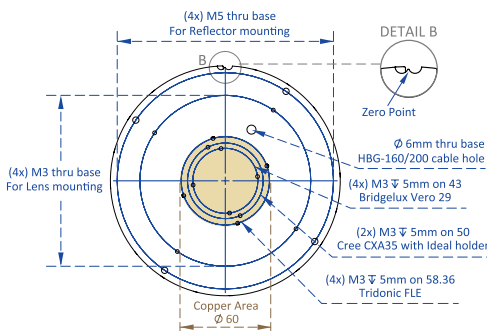

ø152 x H200 (mm)
 Rth 0.34 °C/W
 Power Pd 150 W

MORE PRODUCT DETAILS

CoolBay® Giga Advanced High Bay LED Cooler ø152mm

Drawings & Dimensions

CoolBay® Giga-A

Bottom - LED & optics side

Top - Driver side

CoolBay® Giga-B

Bottom - LED & optics side

Top - Driver side