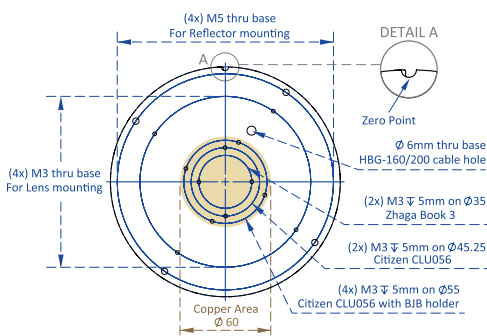

ø152 x H200 (mm)
 Rth 0.34 °C/W
 Power Pd 150 W

MORE PRODUCT DETAILS

CoolBay® Giga Advanced High Bay LED Cooler ø152mm

Drawings & Dimensions

CoolBay® Giga-A

Bottom - LED & optics side

Top - Driver side

CoolBay® Giga-B

Bottom - LED & optics side

Top - Driver side