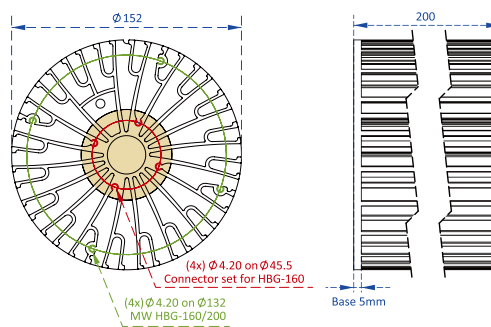

ø152 x H200 (mm)
 Rth 0.34 °C/W
 Power Pd 150 W

MORE PRODUCT DETAILS

CoolBay® Giga Advanced High Bay LED Cooler ø152mm

Drawings & Dimensions

CoolBay® Giga-A

Bottom - LED & optics side

Top - Driver side

CoolBay® Giga-B

Bottom - LED & optics side

Top - Driver side